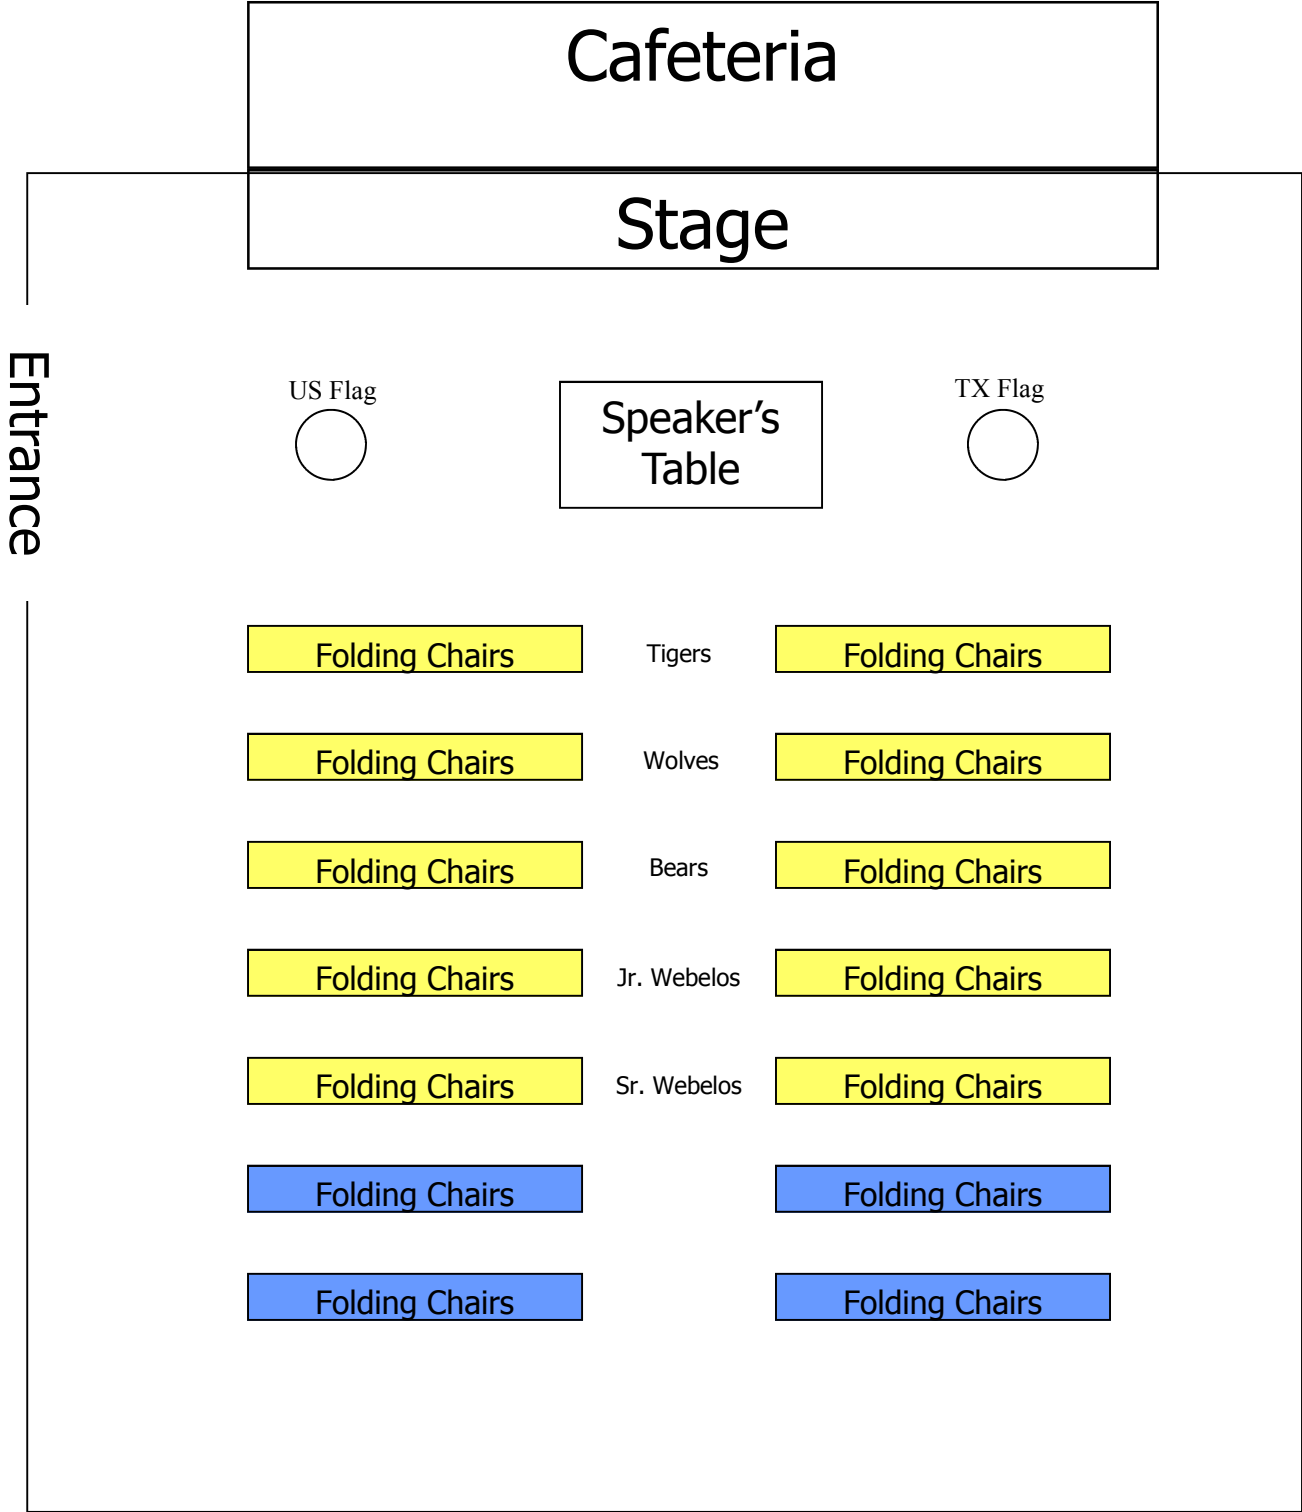

# Diagram for Pack Meeting Set-up Barksdale Gym

**Folding Chairs**

= 8—9 chairs per section for scouts

**Folding Chairs**

= 8—9 chairs per section for Parents/guests